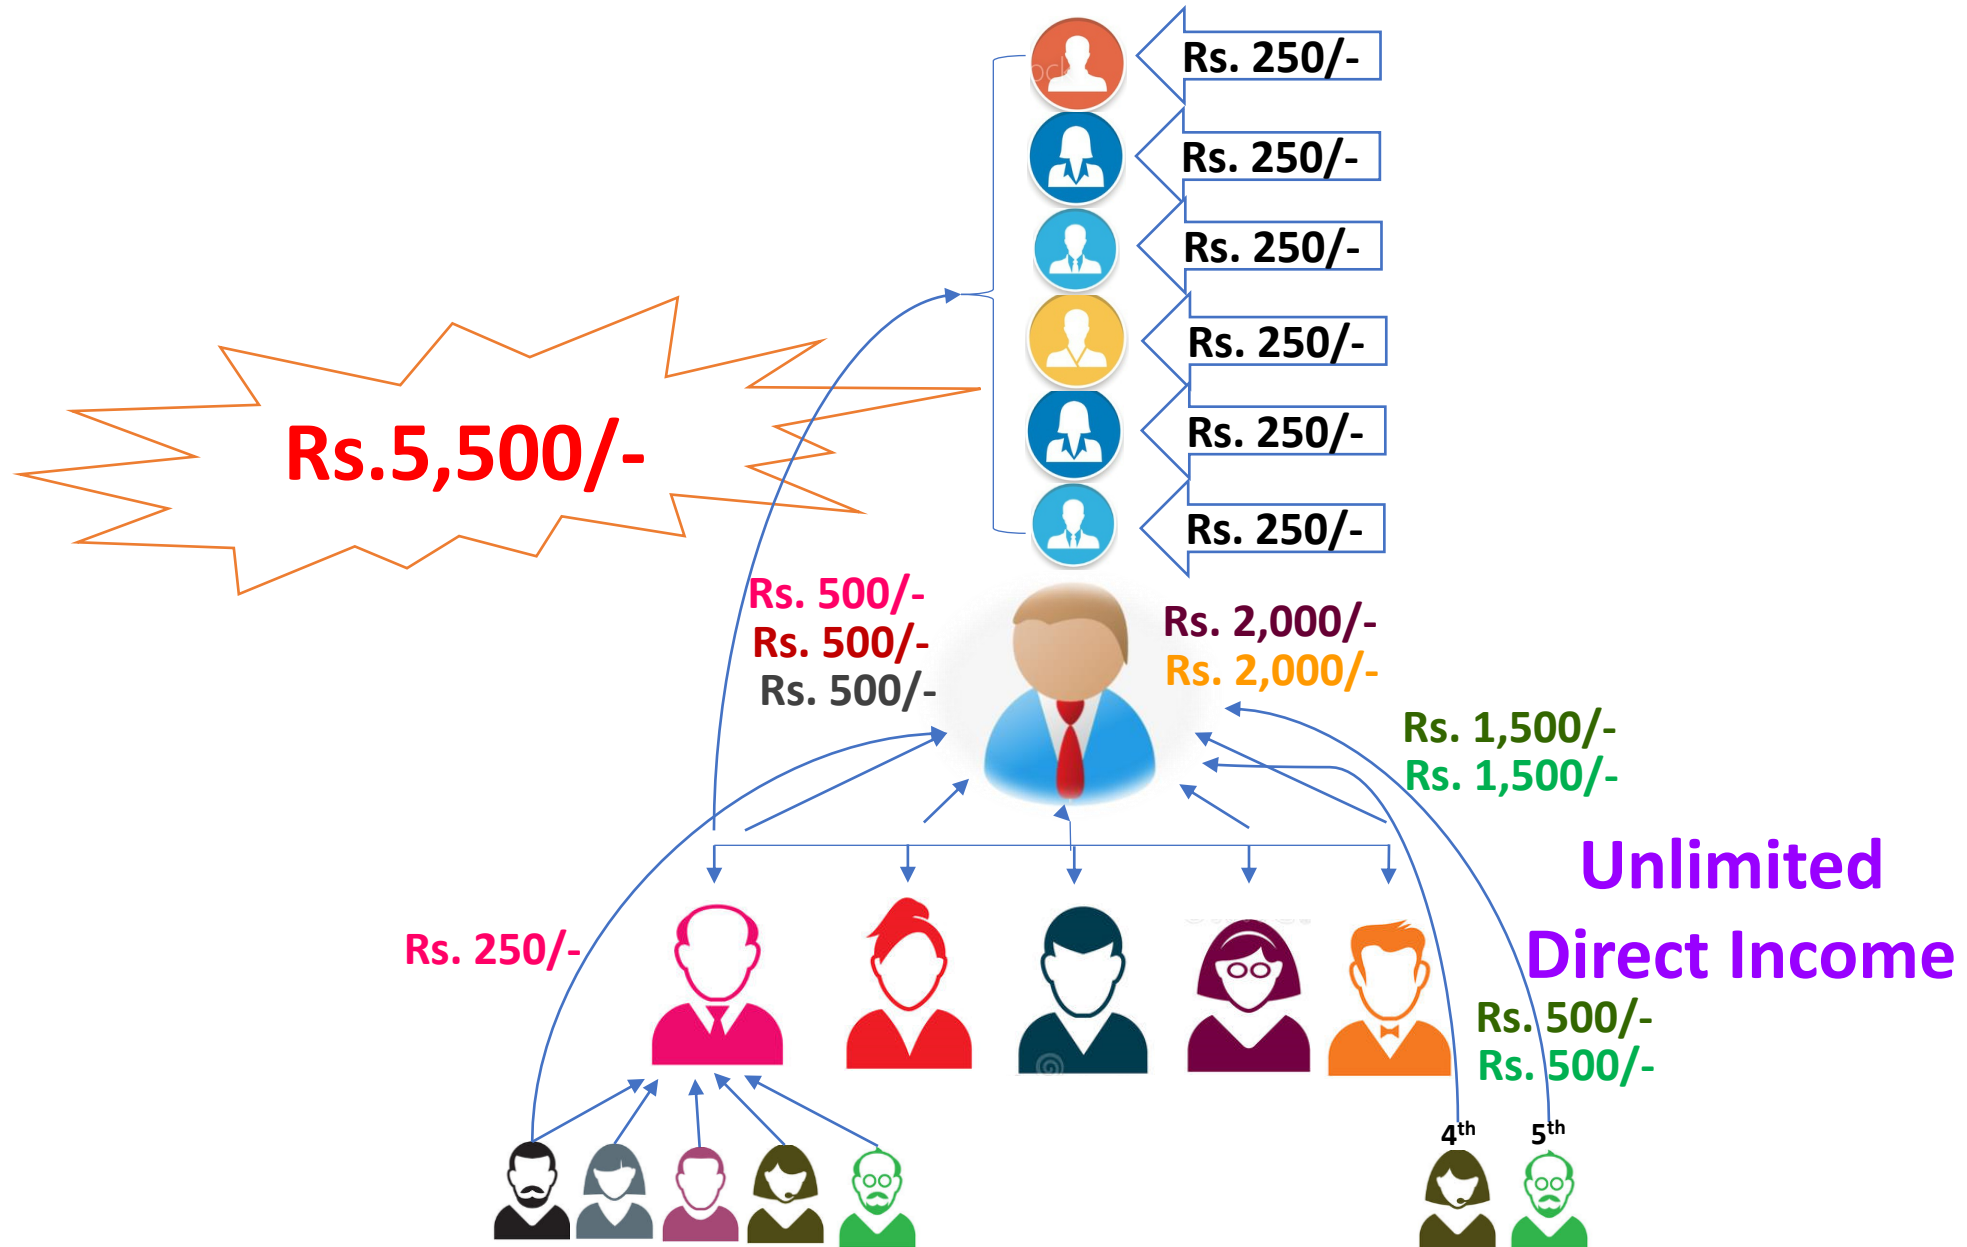

Gallery

Contact

Register

LOGIN

aid2all Project Promotion System

Project Promotion System

The purpose is to meet basic needs first and then to complete your project and fulfill your dreams.

START DONATION

# 7 level Matrix Plan

$3 \times 500/- = 1,500/- + 2 \times 2,000/- = 4,000/-$   
Total Rs. 5,500/- from yours 1<sup>st</sup> level Directs

$5 \times 5 = \text{team } 25$  in which  $15 \times 250/- =$   
Rs. 3,750/-

$25 \times 5 = \text{team } 125$  in which  $75 \times 250/- =$   
Rs. 18,750/-

$125 \times 5 = \text{team } 625$  in which  $375 \times 250/- =$   
Rs. 93,750/-

$625 \times 5 = \text{team } 3125$  in which  $1875 \times 250/- =$   
Rs. 4,68,750/-

**It means EVERY DIRECT IS IMPORTANT  
You can make UNLIMITED DIRECTS**